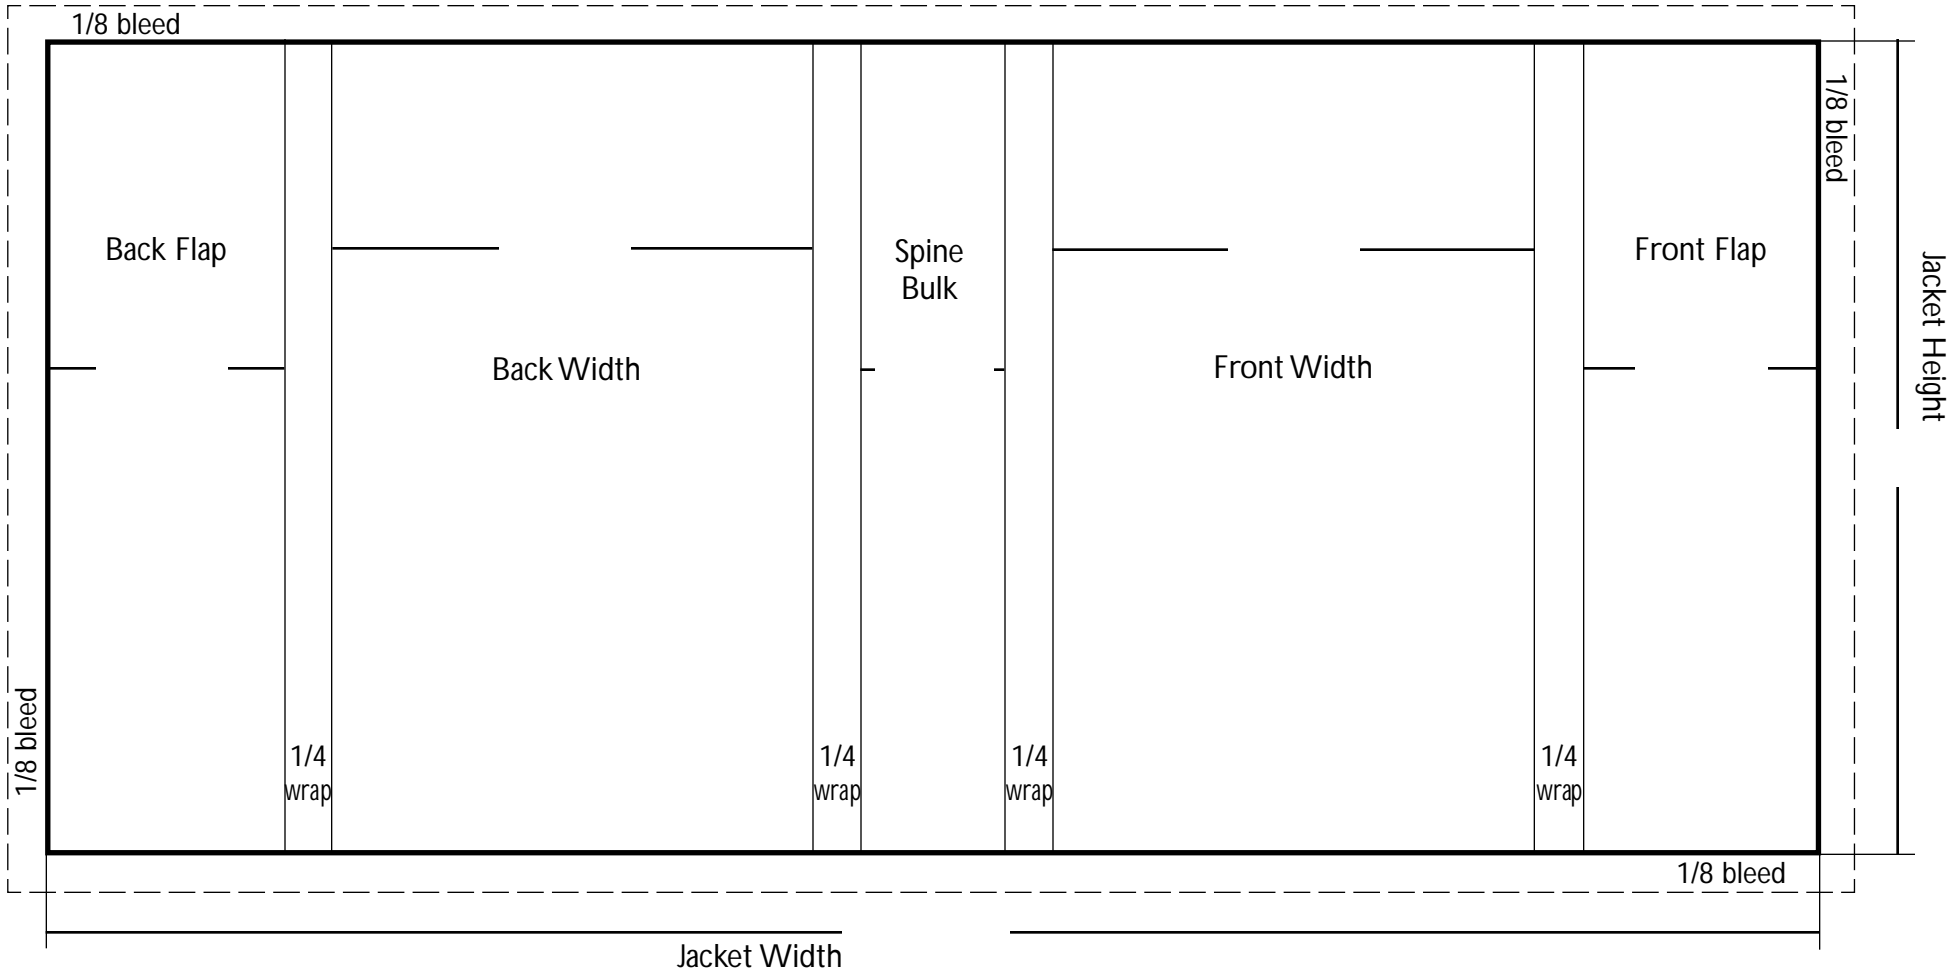

Casebound Dust Jacket Layout

Quote #:

Customer:

Title:

Please extend spine background halfway into spine wraps for proper bleed.

Book Trim: x

Spine bulk is based on pages, #

PPI

Flap Width:	small format = 3-1/2
	large format = 4
Jacket Height =	book trim + 1/4